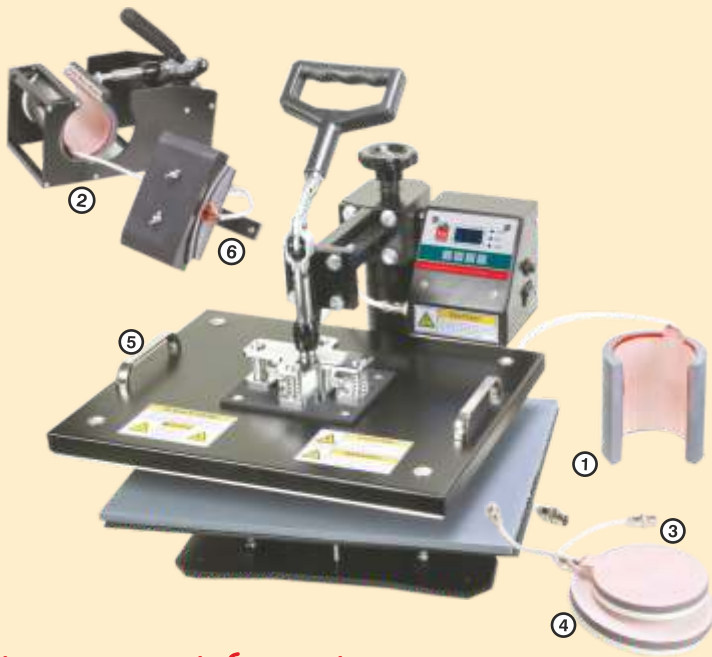

Code: RW-11 ₹ 4850
Digital Controller for Heat Press Machine

Code: RW-12 ₹ 10,000
Flat Press
H 38 cm x W 29 cm

All prices are inclusive of GST.

6-in-1 Multi-functional Heat Press

- 1) Tea Mug attachment
- 2) Coffee mug attachment
- 3) 110 mm plate attachment
- 4) 140 mm plate attachment
- 5) 30x38 cm flat attachment
- 6) Cap attachment