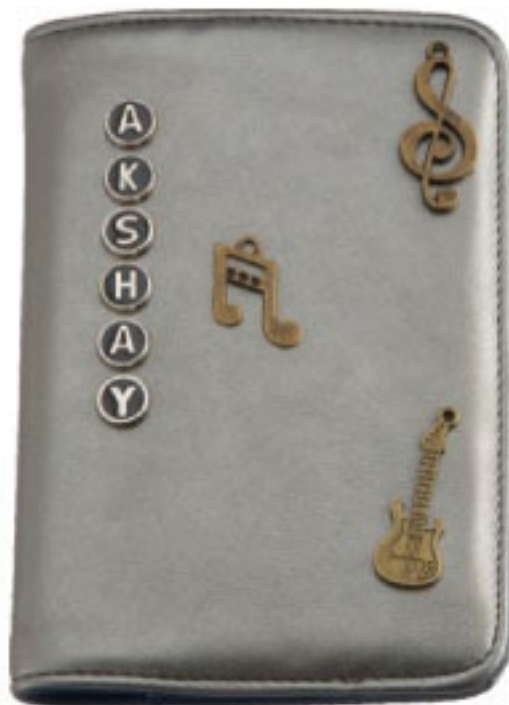

## Passport Holder

**Code: PR-47**  
Size: H-6" x W-4"  
Material: PU Leather

MRP:

More than 25 unique charm options available. Turn to page 18.

Note: Charms are glued by hand, so you may expect slight difference in the finished output.

**Passport Holder**

**Code: PR-48**  
Size: H-6" x W-4"  
Material: PU Leather

MRP:

**Passport Holder**

**Code: PR-49**  
Size: H-6" x W-4"  
Material: PU Leather

MRP:

**Passport Holder**

**Code: PR-50**  
Size: H-6" x W-4"  
Material: PU Leather

MRP:

More than 25 unique charm options available. Turn to page 18.

Note: Charms are glued by hand, so you may expect slight difference in the finished output.

**Passport Holder**

**Code: PR-51**  
 Size: H-6" x W-4"  
 Material: PU Leather