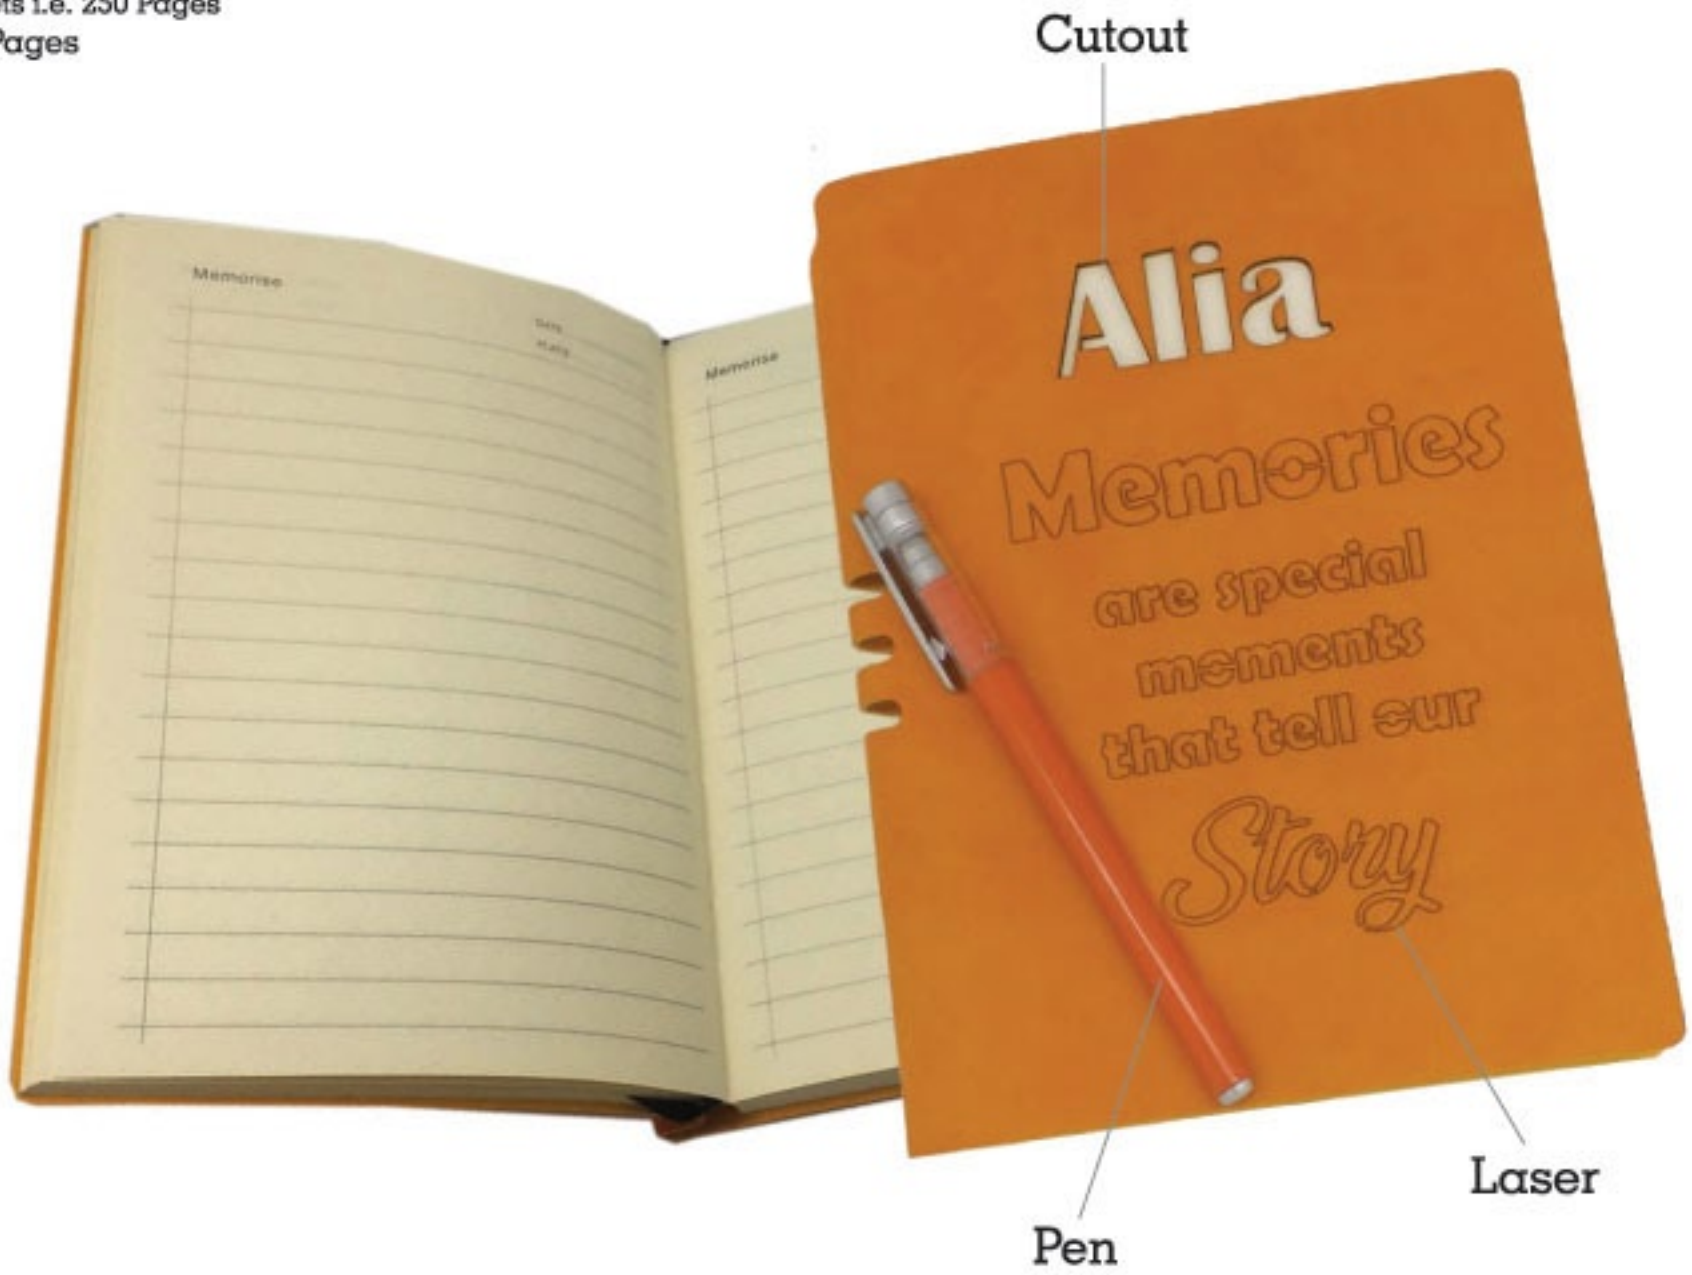

Diary with Pen

Code: PR-58

Size: H-8.12" x W-6.2"

125 Sheets i.e. 250 Pages

Ruling Pages