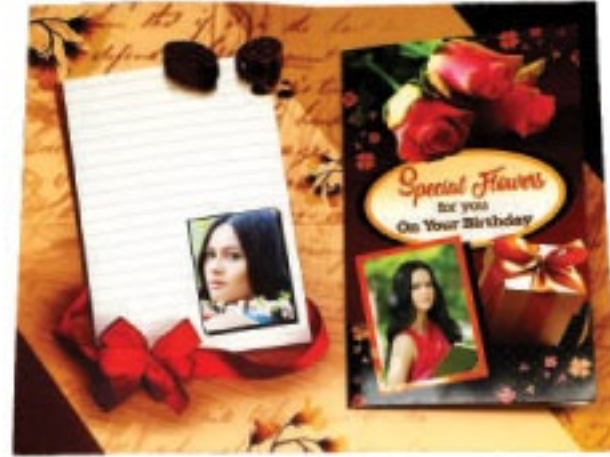

Small Greeting Card

Code: GTB-36

Size: H-6.7" x W-10.8"

Photos: 4