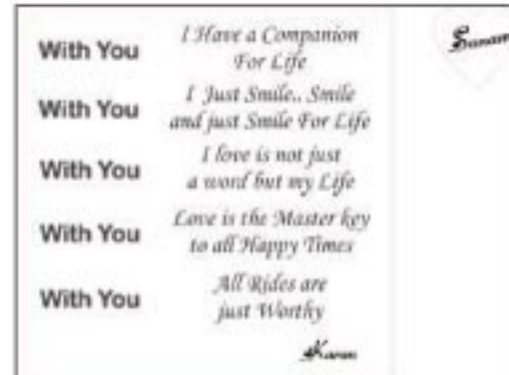

Wood Engraved Floral Frame

Code: PR-130

Size: 12" x 8.5"

Engraving

6mm Wood

MRP:

Love Wood Engraved Frame

Code: PR-131

Size: 12" x 8.5"

Engraving

6mm Wood

MRP:

Templates

A

B

C

D