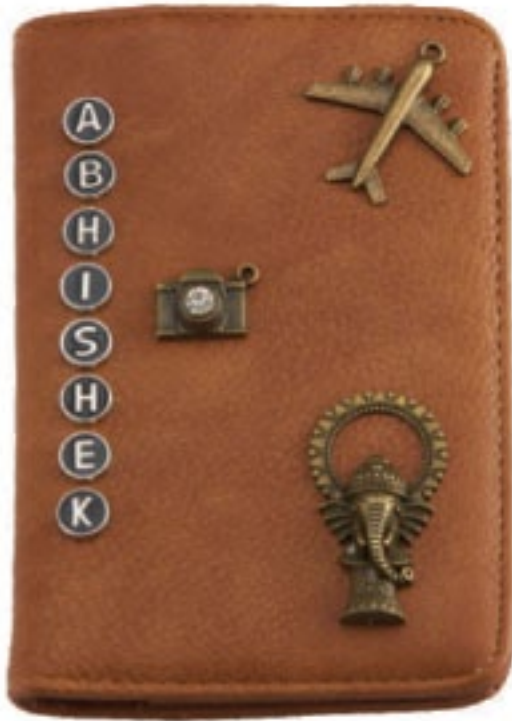

## Passport Holder

**Code: PR-47**  
Size: H-6" x W-4"  
Material: PU Leather

MRP:

More than 25 unique charm options available. Turn to page 18.

Note: Charms are glued by hand, so you may expect slight difference in the finished output.

**Passport Holder**

**Code: PR-48**  
Size: H-6" x W-4"  
Material: PU Leather

MRP:

**Passport Holder**

**Code: PR-49**  
Size: H-6" x W-4"  
Material: PU Leather

MRP:

**Passport Holder**

**Code: PR-50**  
Size: H-6" x W-4"  
Material: PU Leather

MRP:

More than 25 unique charm options available. Turn to page 18.

Note: Charms are glued by hand, so you may expect slight difference in the finished output.

**Passport Holder**

**Code: PR-51**  
 Size: H-6" x W-4"  
 Material: PU Leather