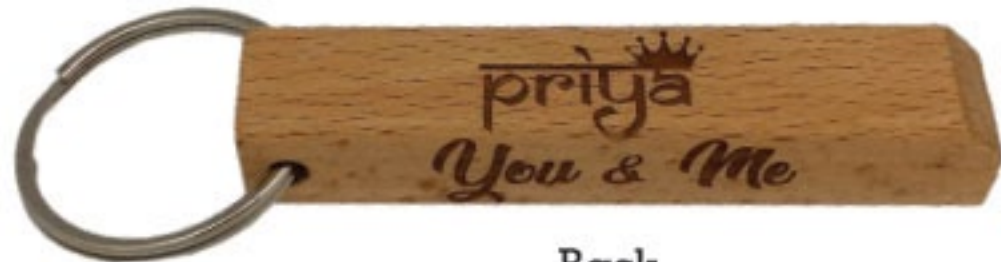

Metal Engraved Keychain

Code: PR-65
Size: H-3.7" x W-0.7"
1 Side Engraving

MRP:

Wood Engraved Rectangular Keychain

Code: PR-66
Size: H-4.3" x W-0.5"
4 Sides Engraving

Back

MRP:

Wood Engraved Heart Keychain

Code: PR-67
Size: H-3.5" x W-2"
2 Sides Engraving

MRP:

Final Engraving May Differ From The Images Shown.
Font Size Will Be Decided By Company As Per Name.