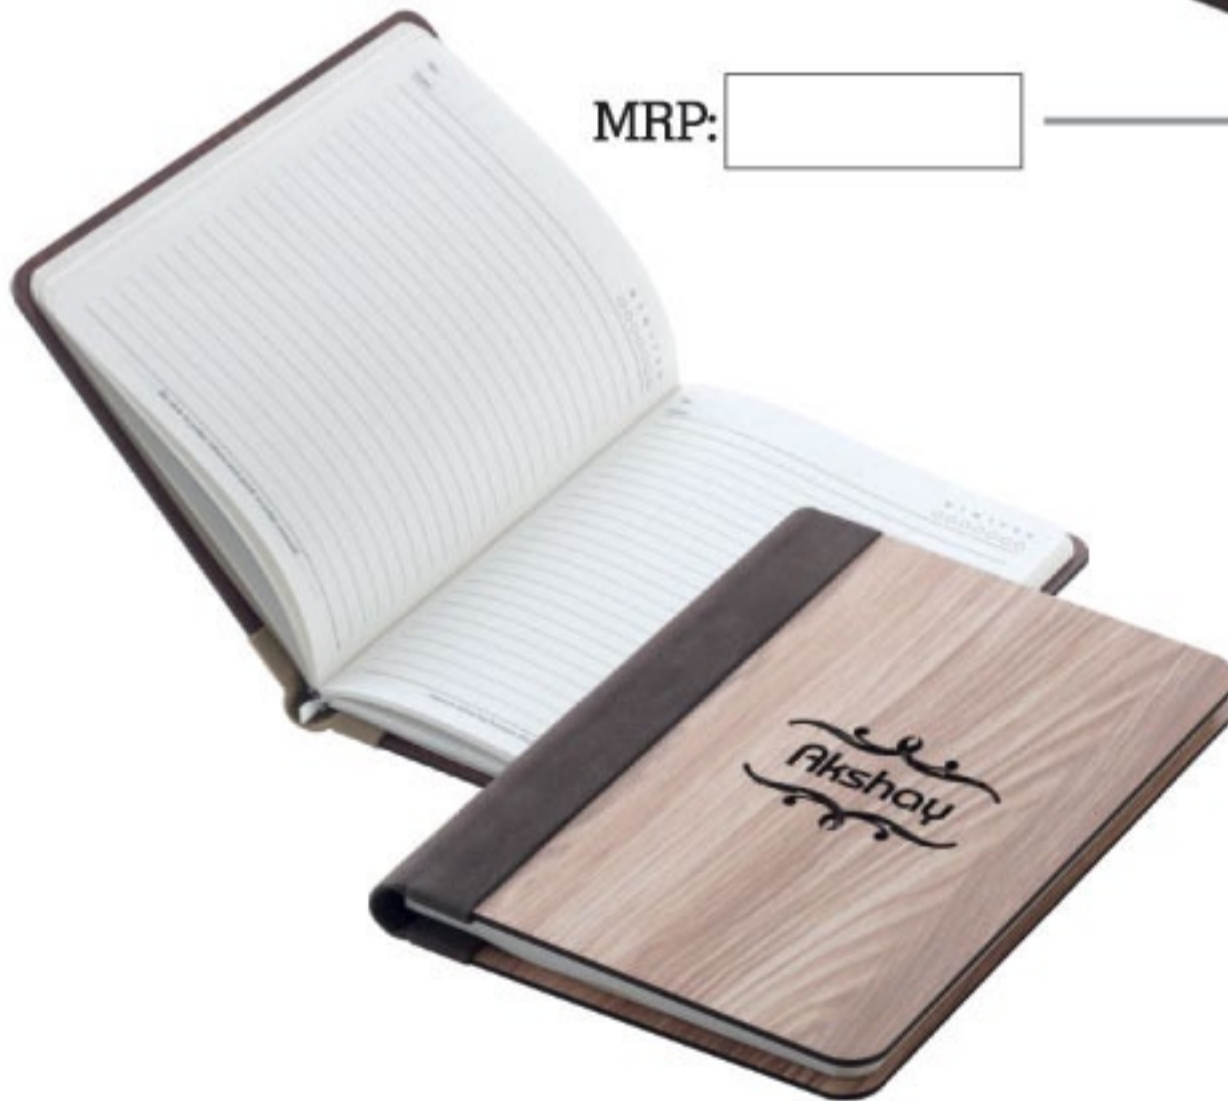

# I ❤️ Personalised Diaries

## Executive Wooden Diary

**Code: PR-27**

Size: H-9.75" x W-7.25"  
100 Sheets i.e. 200 Pages  
Ruling Pages

MRP: