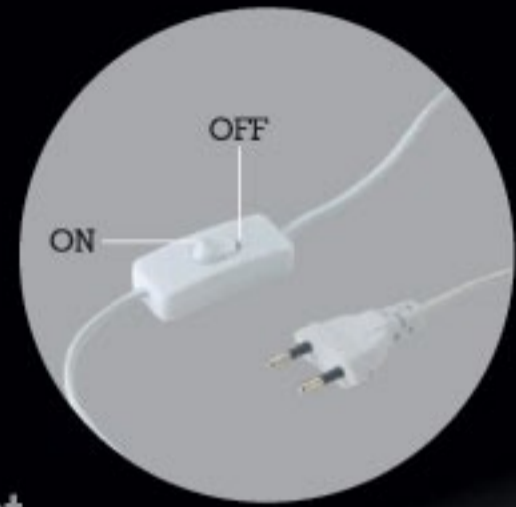

## Laser Engraved LED Frame

Code: PR-20  
Size: H-9" x W-7.5"

LED - makes  
moments brighter

With Light Effect

MRP:

Laser Engraved LED Acrylic

Code: PR-21  
Size: H-8" x W-6"

No Light Effect