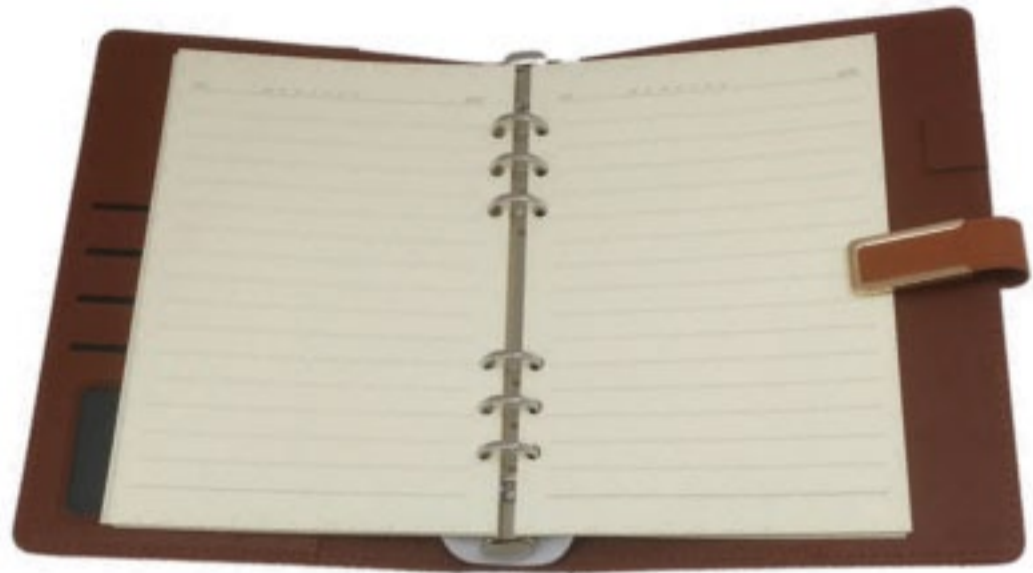

Organizer with Refillable Pages

Code: PR-56
Size: H-9" x W-6.6"
70 Sheets i.e. 140 Pages
Ruling Pages
Material: PU Leather

MRP:

Organizer with Refillable Pages

Code: PR-57
Size: H-7.5" x W-5"
70 Sheets i.e. 140 Pages
Ruling Pages
Material: PU Leather