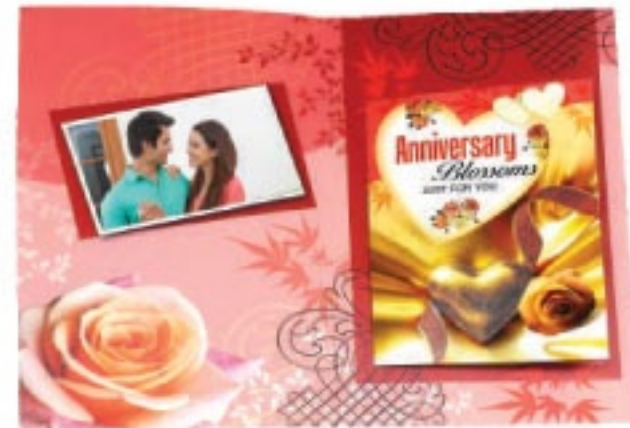

Small Greeting Card

Code: GTA-44

Size: H-6.7" x W-10.8"

Photos: 4