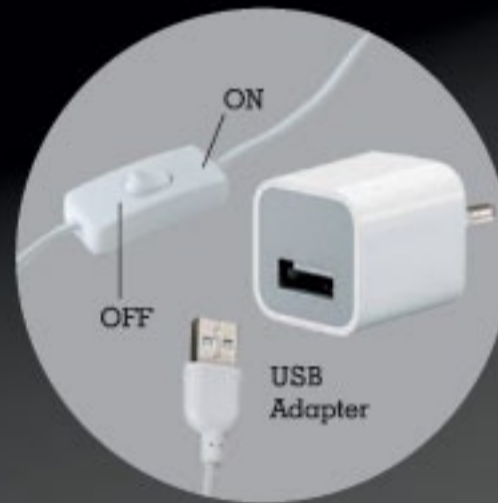

I ♥ Laser Engraved LED Frames

Without Light Effect