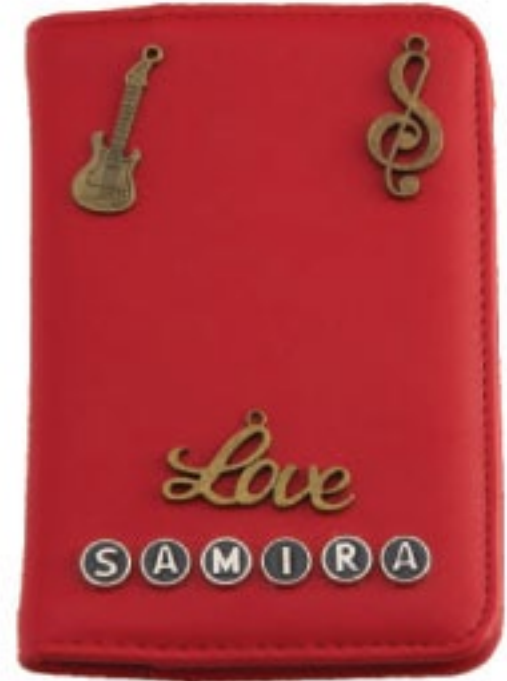

MRP:

More than 25 unique charm options available. Turn to page 18.

Note: Charms are glued by hand, so you may expect slight difference in the finished output.

**Passport Holder**

**Code: PR-51**  
 Size: H-6" x W-4"  
 Material: PU Leather

MRP:

**Passport Holder**

**Code: PR-52**  
 Size: H-6" x W-4"  
 Material: PU Leather

MRP:

**Passport Holder**

**Code: PR-53**  
 Size: H-6" x W-4"  
 Material: PU Leather

MRP:

**Passport Holder**