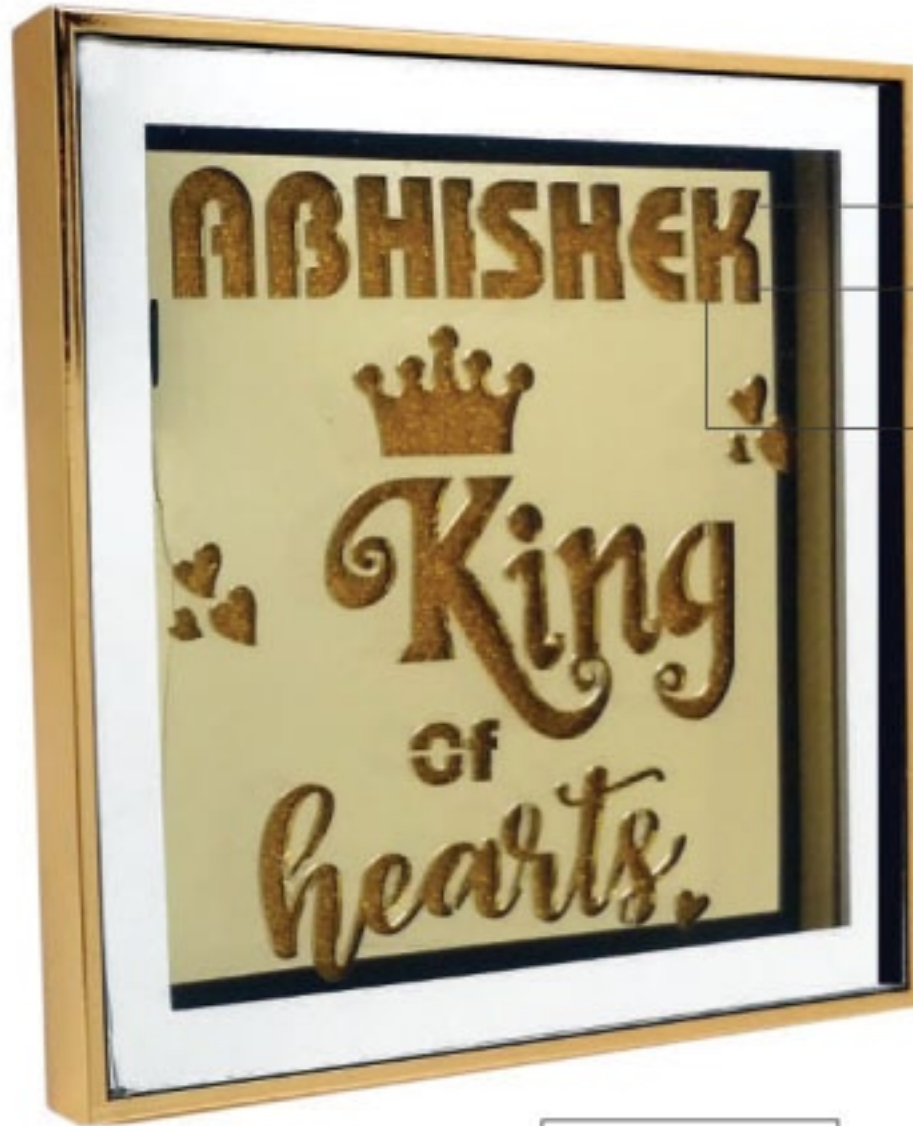

I ❤️ Glass Glitter Frames

Golden Mirror Acrylic

Cutout

Golden Glitter

Glass Glitter Frame

Code: PR-118

Size: H-7.5" x W-7.5"

MRP:

Glass Glitter Frame

Code: PR-119

Size: H-8.5" x W-8.5"

Silver Glitter

Cutout

Silver Mirror Acrylic